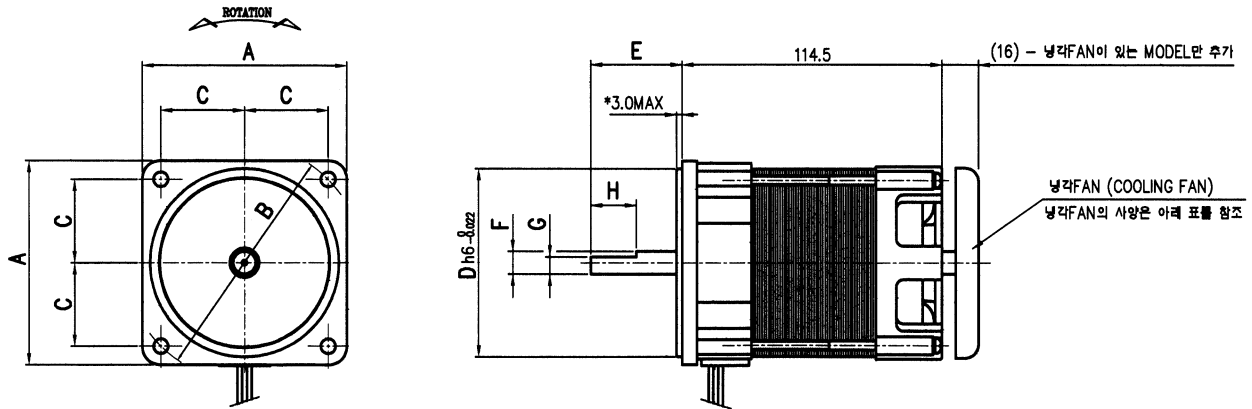

CONDENSER RUN INDUCTION MOTOR

● OPEN HOUSING TYPE (IC-83460 TYPE)

● STRAIGHT & CUT TYPE

IC-83 Series

SPG Co., Ltd.

▼ DIMENSIONS

MODEL	치수 A	치수 B	치수 C	치수 D	치수 E	치수 F	치수 G	치수 H	냉각 FAN	NOTE
IC-83460HEA	80	∅ 94	32.84	∅ 75	40	∅ 10	9	30	N/A	
IC-83460JIB	90	∅ 104	36.77	∅ 83	42	∅ 12	11	30	○	
IC-83460KOC	80	∅ 94	32.84	∅ 73	21	∅ 10	9	20	○	* 3.0부 없음

▼ Performance Data

MODEL	Poles	Voltage	Frequency	Output	Rated			Starting Torque	Duty
					Speed	Torque	Current		
	P	V	Hz	W	rpm	Kg-cm	A	Kg-cm	
IC-83460HEA	4	220	60	90	1500	8.60	1.30	3.72	30MIN.
IC-83460JIB	4	220	60	90	1550	8.08	0.95	6.25	cont.
IC-83460KOC	4	220	60	90	1650	6.86	0.90	5.55	cont.