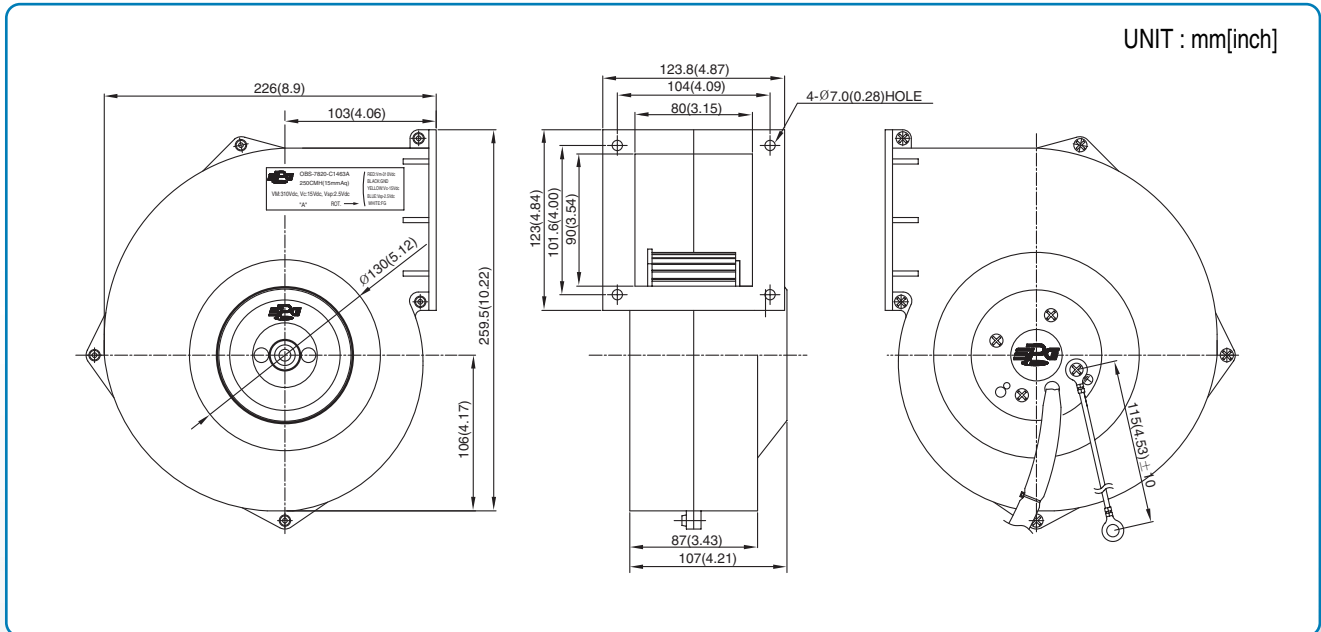

## DIMENSION

## CHARACTERISTIC

Type	Voltage	Control Voltage	Static Pressure	Volume Flowrate	Speed	Input	Static Pressure	Flowrate	Speed	Ins. Class	P.C.B Of Drive	X
	Vdc	Vdc	mmH <sub>2</sub> O	rpm	rpm	W	mmH <sub>2</sub> O	CMH	rpm			
OBS-7820-C1463A	310	2.5	0	390	1687	59.3	15	250	1972	E	Internal	-