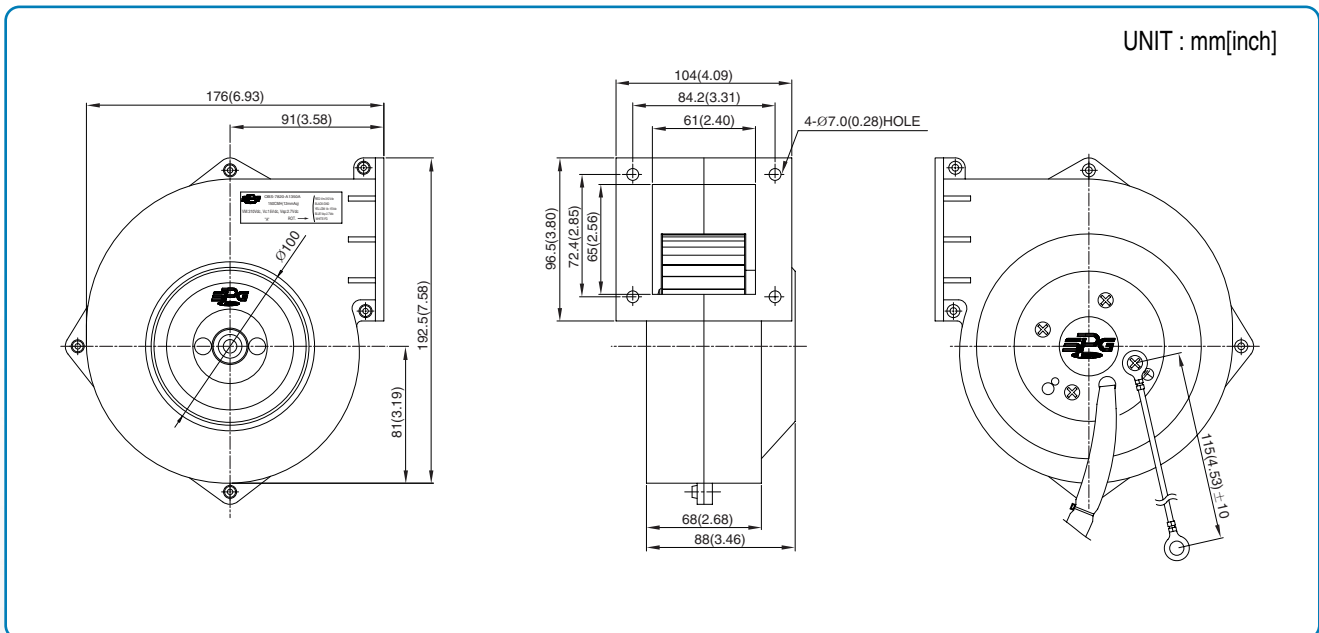

DIMENSION

CHARACTERISTIC

Type	Voltage	Control Voltage	Static Pressure	Volume Flowrate	Speed	Input	Static Pressure	Flowrate	Speed	Ins. Class	P.C.B Of Drive	X
	Vdc	Vdc	mmH ₂ O	CMH	rpm	W	mmH ₂ O	CMH	rpm			
OBS-7820-A1350A	310	2.7	0	195	2346	55.3	12	150	2565	E	Internal	-